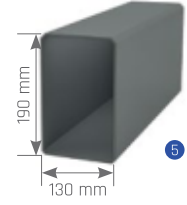

Side view görünüş

	Max. width	Max. projection
Single Form	450 cm	600 cm
Double Form	800 cm	600 cm

Extruded Frontal Gutter (Water-drain)

Technical Details Teknik Ayrıntılar

If this structure doesn't have these following features, Byart Group will not be responsible for possible knapsacks of water or similar problems concerning the running-off of rainwater. Flowing profiles number is indicative, inclinations are the least guaranteed for a correct outflow of rainwater. For inferior inclinations to least measures pointed in the table, it is possible to add one or more intermediary rails, except for technical office approval.