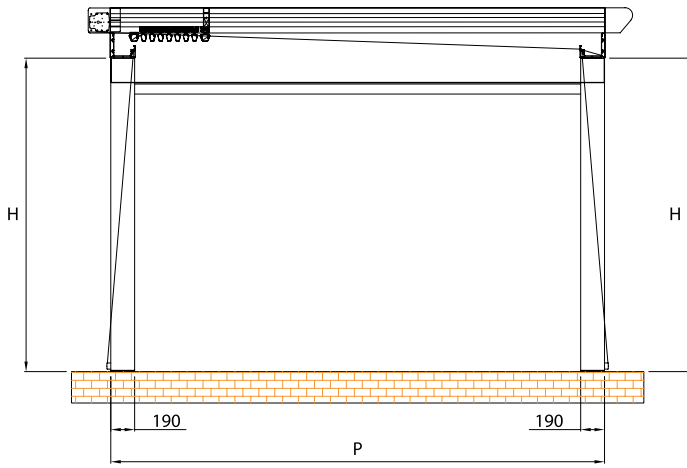

Side view görünüş

	Max. width	Max. projection
Single Form	450 cm	600 cm
Double Form	800 cm	600 cm

Extruded Frontal Gutter (Water-drain)

Technical Details Teknik Ayrıntılar

If this structure doesn't have these following features, Byart Group will not be responsible for possible knapsacks of water or similar problems concerning the running-off of rainwater. Flowing profiles number is indicative, inclinations are the least guaranteed for a correct outflow of rainwater. For inferior inclinations to least measures pointed in the table, it is possible to add one or more intermediary rails, except for technical office approval.

Ceiling Application / Tavan Uygulaması

Connection Roof / Bağlantı Çatısı

Rüzgar önleyici profil / Anti -Wind profile

Roof Detail / Çatı Detayı

Foot / Ayak

Wall application bracket / Duvar uygulama köşebendi

Technical Legend / Teknik Tanım

- 1 Rails Ray
- 2 Extruded Frontal Water-drain Haddeden Çekilmiş Ön Su Tahliyesi
- 3 Middle Flowing Profile Orta Akış Profili
- 4 Last Flowing Profile Son Akış Profili
- 5 Pole Direk
- 6 Wall Application Bracket Duvar Uygulama Köşebendi
- 7 Side Glutter Yan Oluk

- H1 Back Height Arka Yükseklik
- H2 Frontal Height Ön Yükseklik
- P Projection Açılım
- S Eğim Inclination
- W Width Genişlik
- X Packing Paketleme

PergoLine Ruby Plus

Single Form / Tekli Form

Single form with 2 frontal poles + 1 motor
2 ön direkli tekli form + 1 motor