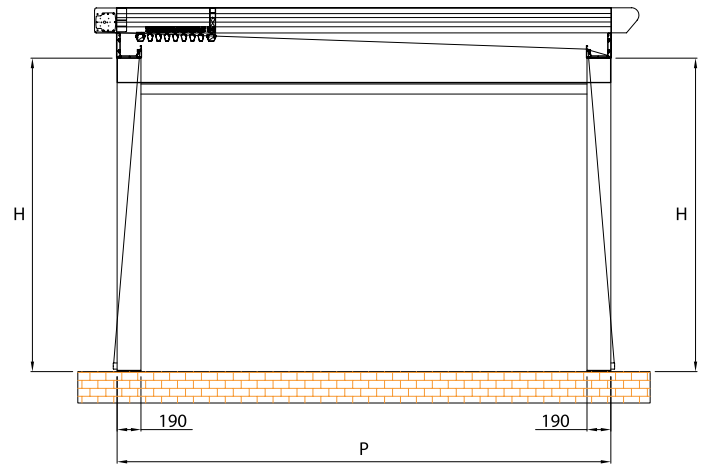

Side view görünüş

	Max. width	Max. projection
Single Form	450 cm	600 cm
Double Form	800 cm	600 cm

Extruded Frontal Gutter (Water-drain)

Technical Details Teknik Ayrıntılar

If this structure doesn't have these following features, Byart Group will not be responsible for possible knapsacks of water or similar problems concerning the running-off of rainwater. Flowing profiles number is indicative, inclinations are the least guaranteed for a correct outflow of rainwater. For inferior inclinations to least measures pointed in the table, it is possible to add one or more intermediary rails, except for technical office approval.

Technical Legend / Teknik Tanım

- 1 Rails Ray
- 2 Extruded Frontal Water-drain Haddeden Çekilmiş Ön Su Tahliyesi
- 3 Middle Flowing Profile Orta Akış Profili
- 4 Last Flowing Profile Son Akış Profili
- 5 Pole Direk
- 6 Wall Application Bracket Duvar Uygulama Köşebendi
- 7 Side Glutter Yan Oluk

- H1 Back Height Arka Yükseklik
- H2 Frontal Height Ön Yükseklik
- P Projection Açılım
- S Eğim Inclination
- W Width Genişlik
- X Packing Paketleme

PergoLine Ruby Plus

Single Form / Tekli Form

Single form with 2 frontal poles + 1 motor
2 ön direkli tekli form + 1 motor

COLORS RENKLER

9016 1013 8017 9005 9006 7043 7016

Other Colors +10%
Diğer Renkler +%10

Double Form /İkili Form

Double form with 3 frontal poles + 2 motors

3 ön direkli ikili form + 2 motor

COLORS RENKLER

9016 1013 8017 9005 9006 7043 7016