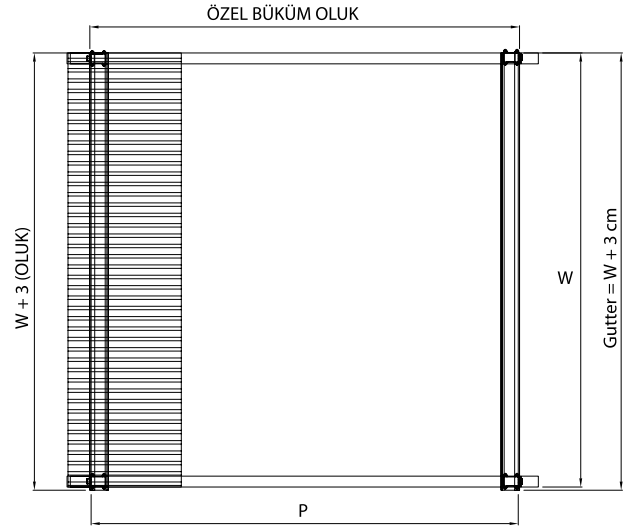

PergoLine Ruby Plus

Single Form / Tekli Form

Single form with 2 frontal poles + 1 motor
2 ön direkli tekli form + 1 motor

COLORS RENKLER

9016 1013 8017 9005 9006 7043 7016

Other Colors +10%
Diğer Renkler +%10