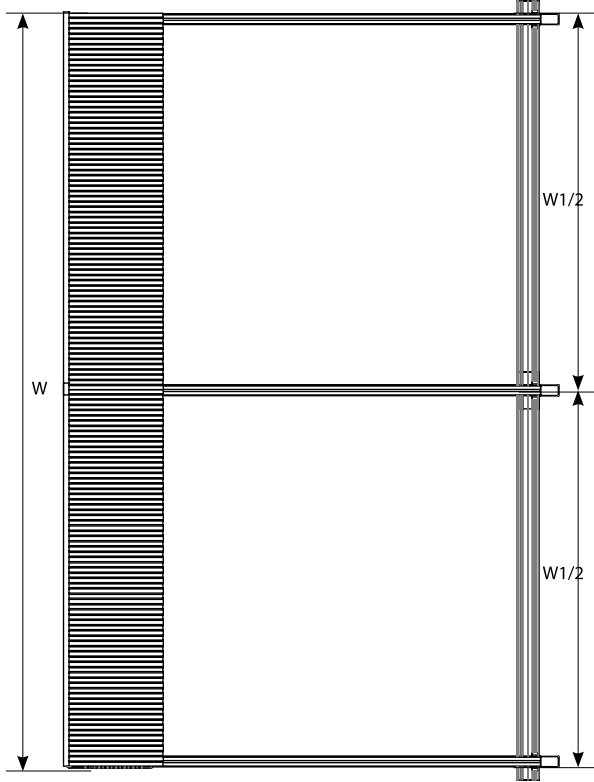

Side view görünüş

	Max. width	Max. projection
Single Form	450 cm	600 cm
Double Form	800 cm	600 cm

Extruded Frontal Gutter (Water-drain)

Technical Details Teknik Ayrıntılar

If this structure doesn't have these following features, Byart Group will not be responsible for possible knapsacks of water or similar problems concerning the running-off of rainwater. Flowing profiles number is indicative, inclinations are the least guaranteed for a correct outflow of rainwater. For inferior inclinations to least measures pointed in the table, it is possible to add one or more intermediary rails, except for technical office approval.

- H1 Back Height Arka Yükseklik
- H2 Frontal Height Ön Yükseklik
- P Projection Açılım
- S Eğim Inclination
- W Width Genişlik
- X Packing Paketleme

PergoLine Ruby Plus

Single Form / Tekli Form

Single form with 2 frontal poles + 1 motor
2 ön direkli tekli form + 1 motor

COLORS RENKLER

9016 1013 8017 9005 9006 7043 7016

Other Colors +10%
Diğer Renkler +%10

Double Form /İkili Form

Double form with 3 frontal poles + 2 motors

3 ön direkli ikili form + 2 motor

COLORS RENKLER

9016 1013 8017 9005 9006 7043 7016